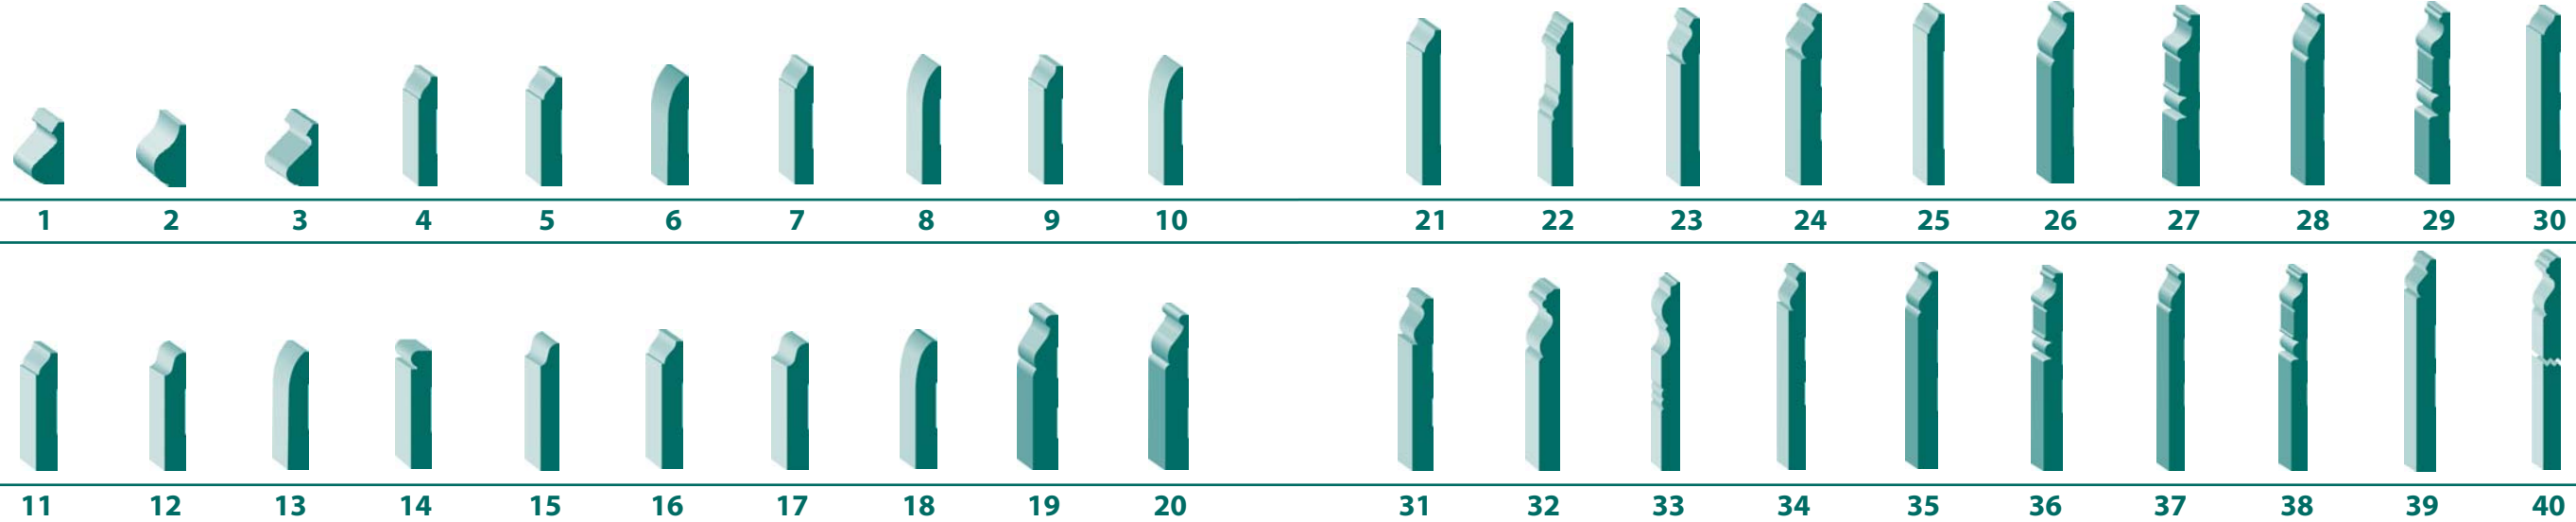

# BASE CAP AND BASEBOARD

16' Length (ft) ■ Available  
RL Random length ML Mitre cut Left side  
MR Mitre cut Right side

PRIMED FINGER JOINTED PINE    MDF    CLEAR PINE    OAK    PRIMED FINGER JOINTED POPLAR    FINGER JOINTED PINE    PRIMED FINGER JOINTED PINE    MDF    CLEAR PINE    OAK    PRIMED FINGER JOINTED POPLAR    FINGER JOINTED PINE